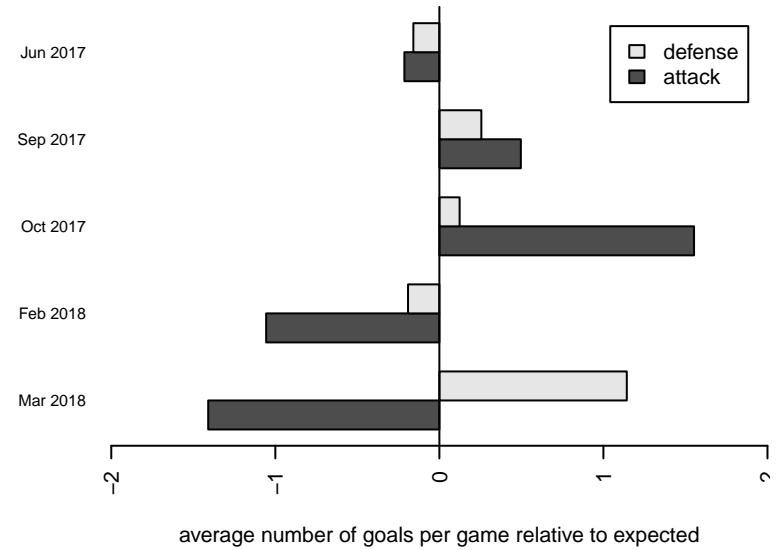

Performance relative to 13 month average