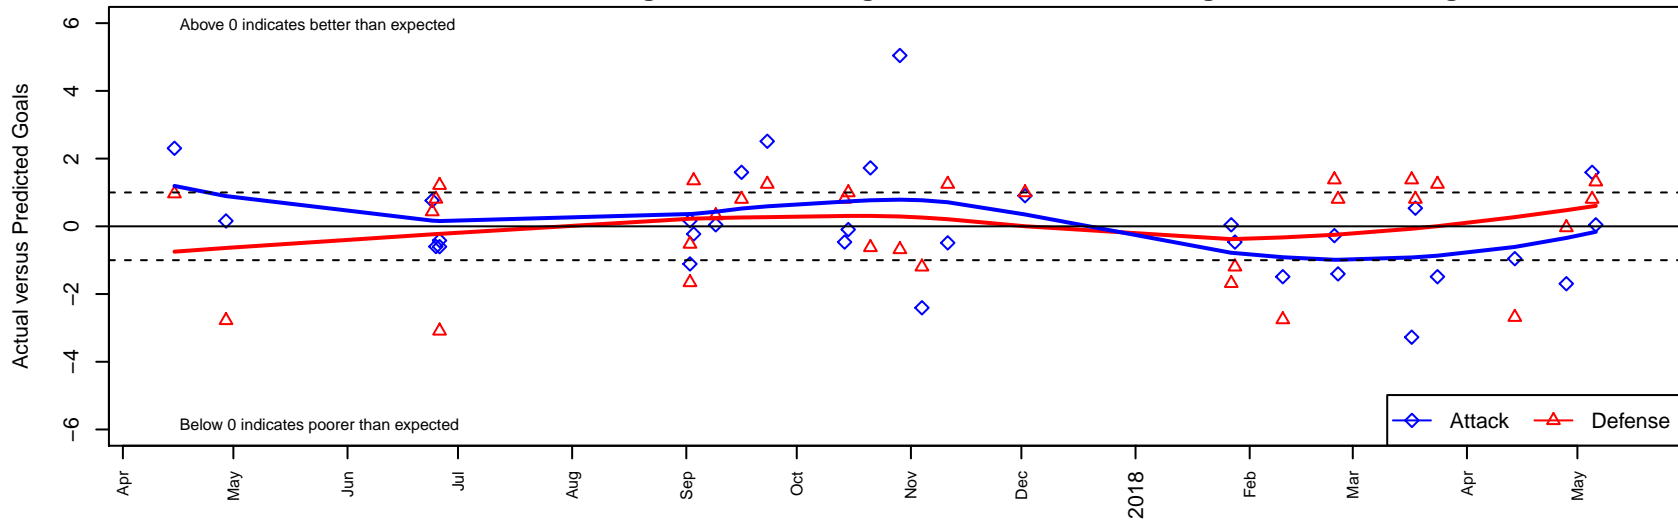

Kitsap Alliance FC Red B05

Kitsap Alliance FC
 Silverdale, WA
 B05 total strength=1080
 attack=2.75 defense=2.52
 fall league = RCL B05 Div 2

alt names used:
 Kitsap Alliance B05A
 Kitsap Alliance FC – B05 A
 Kitsap Alliance FC B05A
 Kitsap Alliance FC – B05 A

Venues played:
 2016 WYS Presidents Cup B05 Division 1
 2017 US Club Regionals B05
 2017 Labor Day Cup BU13 Gold
 2017 RCL B05 Div 2
 2017 WYS Presidents Cup B05 Division 1

Kitsap Alliance FC Red B05
 Dots are actual minus expected GF (blue circles) and GA (red triangles).
 Blue line is smoothed change in attack strength. Red is smoothed change in defense strength.

**attack and defense variance (black dot)
relative to other teams
and top 10 in region**

**attack and defense rating
relative to others at age
and all opponents in last 13 months**

Performance relative to 13 month average