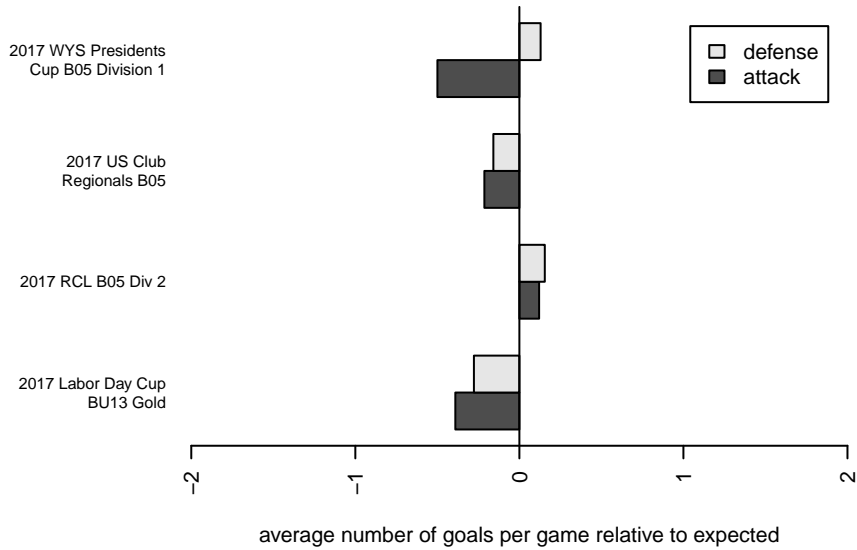

Kitsap Alliance FC Red B05

Kitsap Alliance FC
 Silverdale, WA
 B05 total strength=1080
 attack=2.75 defense=2.52
 fall league = RCL B05 Div 2

alt names used:
 Kitsap Alliance B05A
 Kitsap Alliance FC – B05 A
 Kitsap Alliance FC B05A
 Kitsap Alliance FC – B05 A

Venues played:
 2016 WYS Presidents Cup B05 Division 1
 2017 US Club Regionals B05
 2017 Labor Day Cup BU13 Gold
 2017 RCL B05 Div 2
 2017 WYS Presidents Cup B05 Division 1

Kitsap Alliance FC Red B05
 Dots are actual minus expected GF (blue circles) and GA (red triangles).
 Blue line is smoothed change in attack strength. Red is smoothed change in defense strength.

**attack and defense variance (black dot)
relative to other teams
and top 10 in region**

**attack and defense rating
relative to others at age
and all opponents in last 13 months**

Performance relative to 13 month average