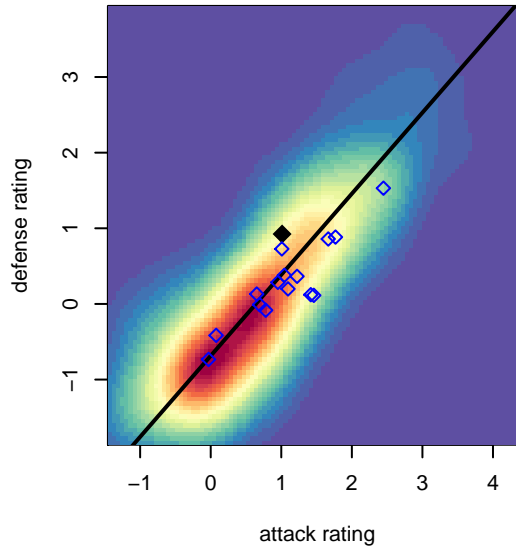

Kitsap Alliance FC Red B05

Kitsap Alliance FC
 Silverdale, WA
 B05 total strength=1080
 attack=2.75 defense=2.52
 fall league = RCL B05 Div 2

alt names used:
 Kitsap Alliance B05A
 Kitsap Alliance FC – B05 A
 Kitsap Alliance FC B05A
 Kitsap Alliance FC – B05 A

Venues played:
 2016 WYS Presidents Cup B05 Division 1
 2017 US Club Regionals B05
 2017 Labor Day Cup BU13 Gold
 2017 RCL B05 Div 2
 2017 WYS Presidents Cup B05 Division 1

Kitsap Alliance FC Red B05
 Dots are actual minus expected GF (blue circles) and GA (red triangles).
 Blue line is smoothed change in attack strength. Red is smoothed change in defense strength.

**attack and defense variance (black dot)
relative to other teams
and top 10 in region**

**attack and defense rating
relative to others at age
and all opponents in last 13 months**

Performance relative to 13 month average