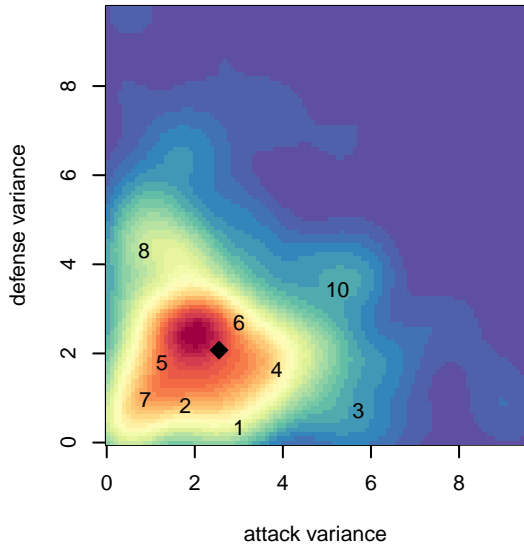

Kitsap Alliance FC Red B05

Kitsap Alliance FC
 Silverdale, WA
 B05 total strength=1080
 attack=2.75 defense=2.52
 fall league = RCL B05 Div 2

alt names used:
 Kitsap Alliance B05A
 Kitsap Alliance FC – B05 A
 Kitsap Alliance FC B05A
 Kitsap Alliance FC – B05 A

Venues played:
 2016 WYS Presidents Cup B05 Division 1
 2017 US Club Regionals B05
 2017 Labor Day Cup BU13 Gold
 2017 RCL B05 Div 2
 2017 WYS Presidents Cup B05 Division 1

Kitsap Alliance FC Red B05
 Dots are actual minus expected GF (blue circles) and GA (red triangles).
 Blue line is smoothed change in attack strength. Red is smoothed change in defense strength.

**attack and defense variance (black dot)
relative to other teams
and top 10 in region**

**attack and defense rating
relative to others at age
and all opponents in last 13 months**

Performance relative to 13 month average