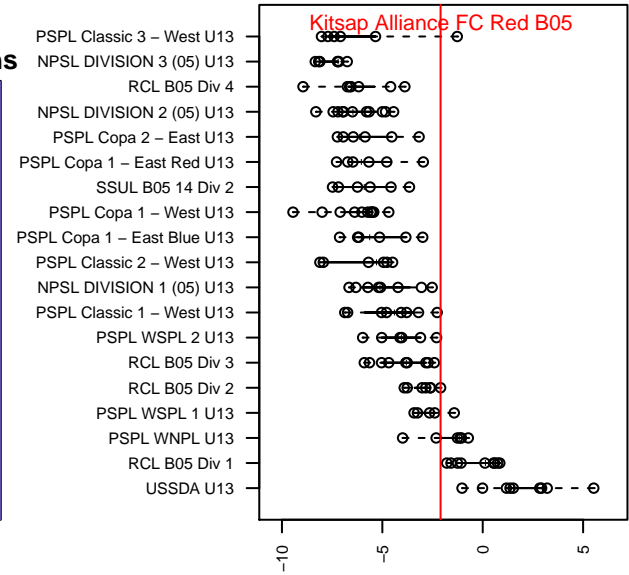

Kitsap Alliance FC Red B05

Kitsap Alliance FC
 Silverdale, WA
 B05 total strength=1080
 attack=2.75 defense=2.52
 fall league = RCL B05 Div 2

alt names used:
 Kitsap Alliance B05A
 Kitsap Alliance FC – B05 A
 Kitsap Alliance FC B05A
 Kitsap Alliance FC – B05 A

Venues played:
 2016 WYS Presidents Cup B05 Division 1
 2017 US Club Regionals B05
 2017 Labor Day Cup BU13 Gold
 2017 RCL B05 Div 2
 2017 WYS Presidents Cup B05 Division 1

Kitsap Alliance FC Red B05
 Dots are actual minus expected GF (blue circles) and GA (red triangles).
 Blue line is smoothed change in attack strength. Red is smoothed change in defense strength.

**attack and defense variance (black dot)
relative to other teams
and top 10 in region**

**attack and defense rating
relative to others at age
and all opponents in last 13 months**

Performance relative to 13 month average